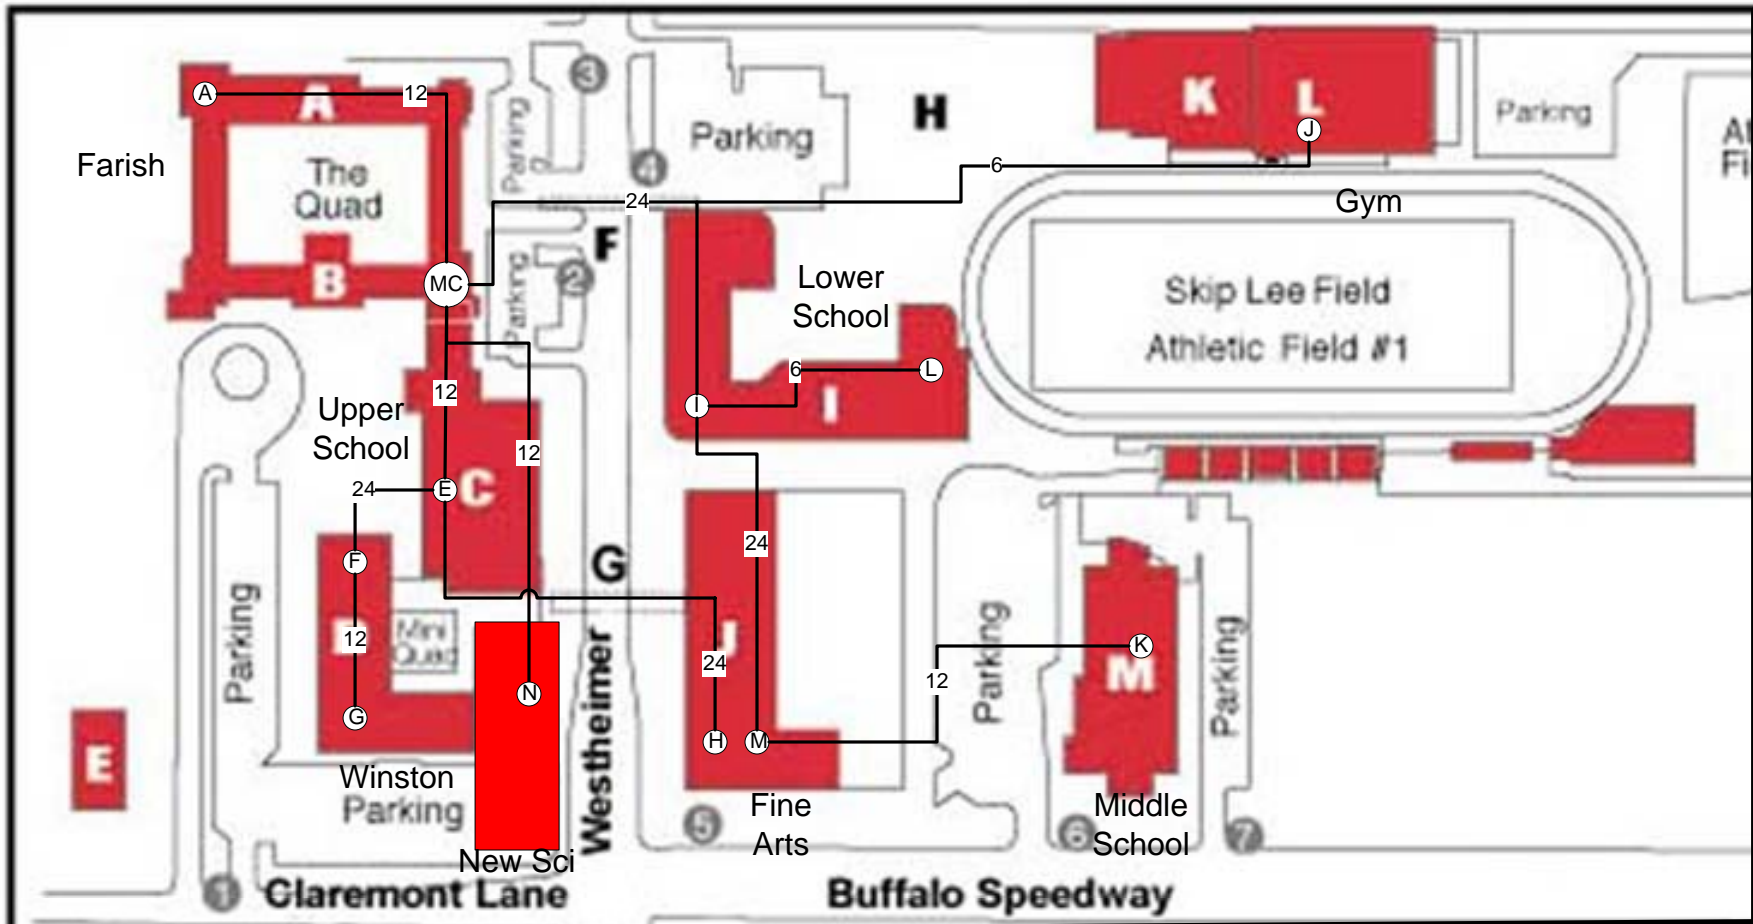

St John's School Logical Existing Fiber Design

KEY:					
(MC)	Main Cross Connect Closet	(F)	12 Strands to Art Room Winston	(L)	6 Strands LS Office to 219
(A)	12 Strands to C232	(G)	12 Strands to Kitchen Winston	(M)	24 Strands LS Office to VST
		(H)	24 Strands to VST		12 Strands Middle School to VST
		(I)	24 Strands to Lower School	(N)	12 Strands New Science to A212
(E)	12 Strands to B217	(J)	6 Strands to Gym		Note: H + M same closet
		(K)	12 Strands to Middle School		