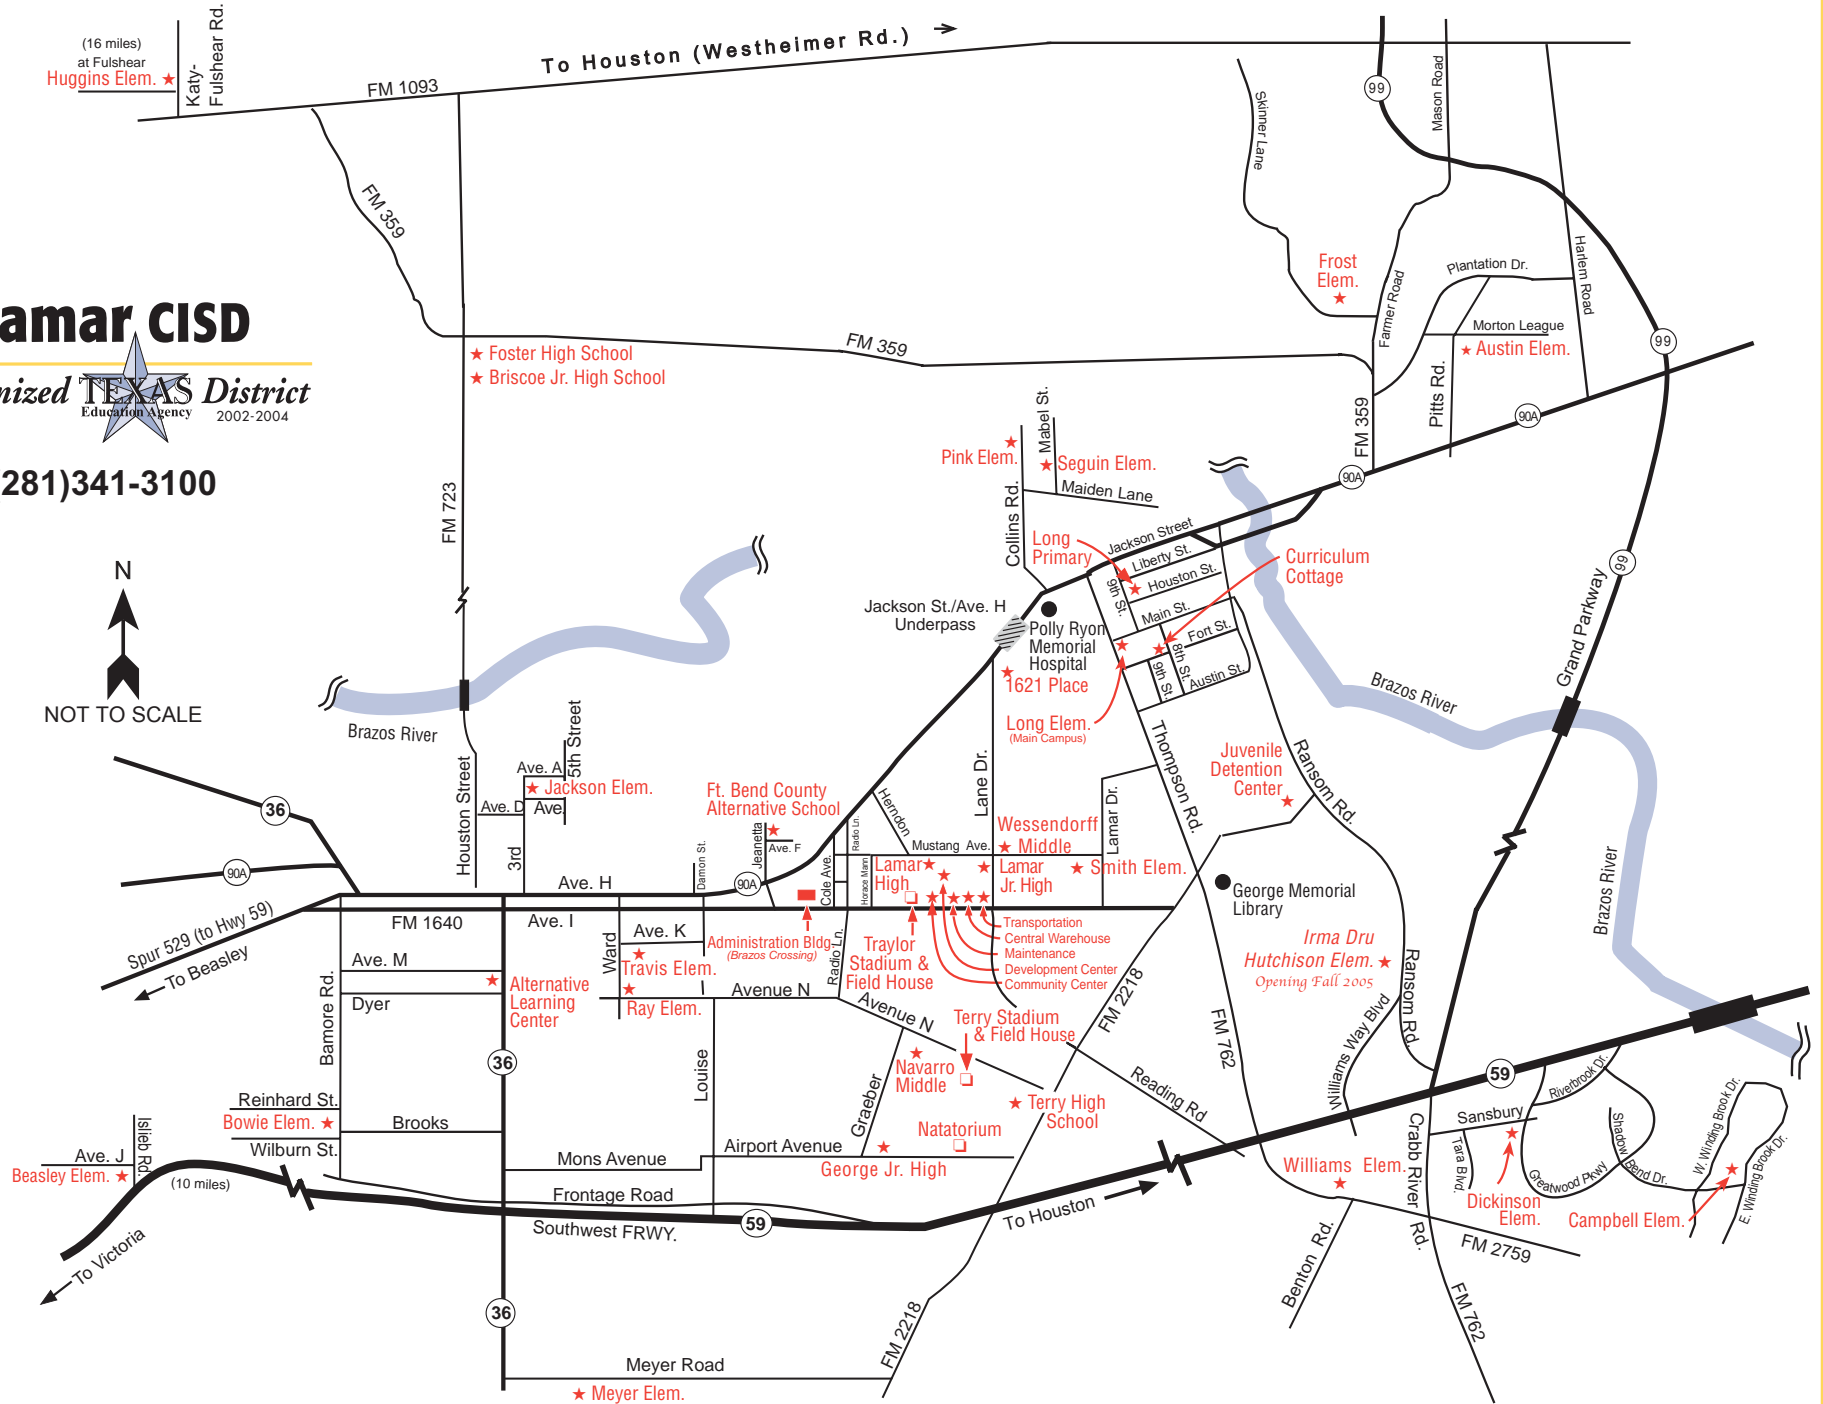

(281)341-3100

(16 miles)  
at Fulshear  
Huggins Elem. ★  
Katy-  
Fulshear Rd.

To Houston (Westheimer Rd.) →

★ Foster High School  
★ Briscoe Jr. High School

Frost Elem. ★

Morton League  
★ Austin Elem.

Pink Elem. ★  
★ Seguin Elem.

Jackson St./Ave. H Underpass

★ Long Elem. (Main Campus)

Curriculum Cottage

★ Jackson Elem.

Ft. Bend County  
Alternative School

★ Wessendorff Middle  
★ Lamar Jr. High  
★ Smith Elem.

George Memorial Library